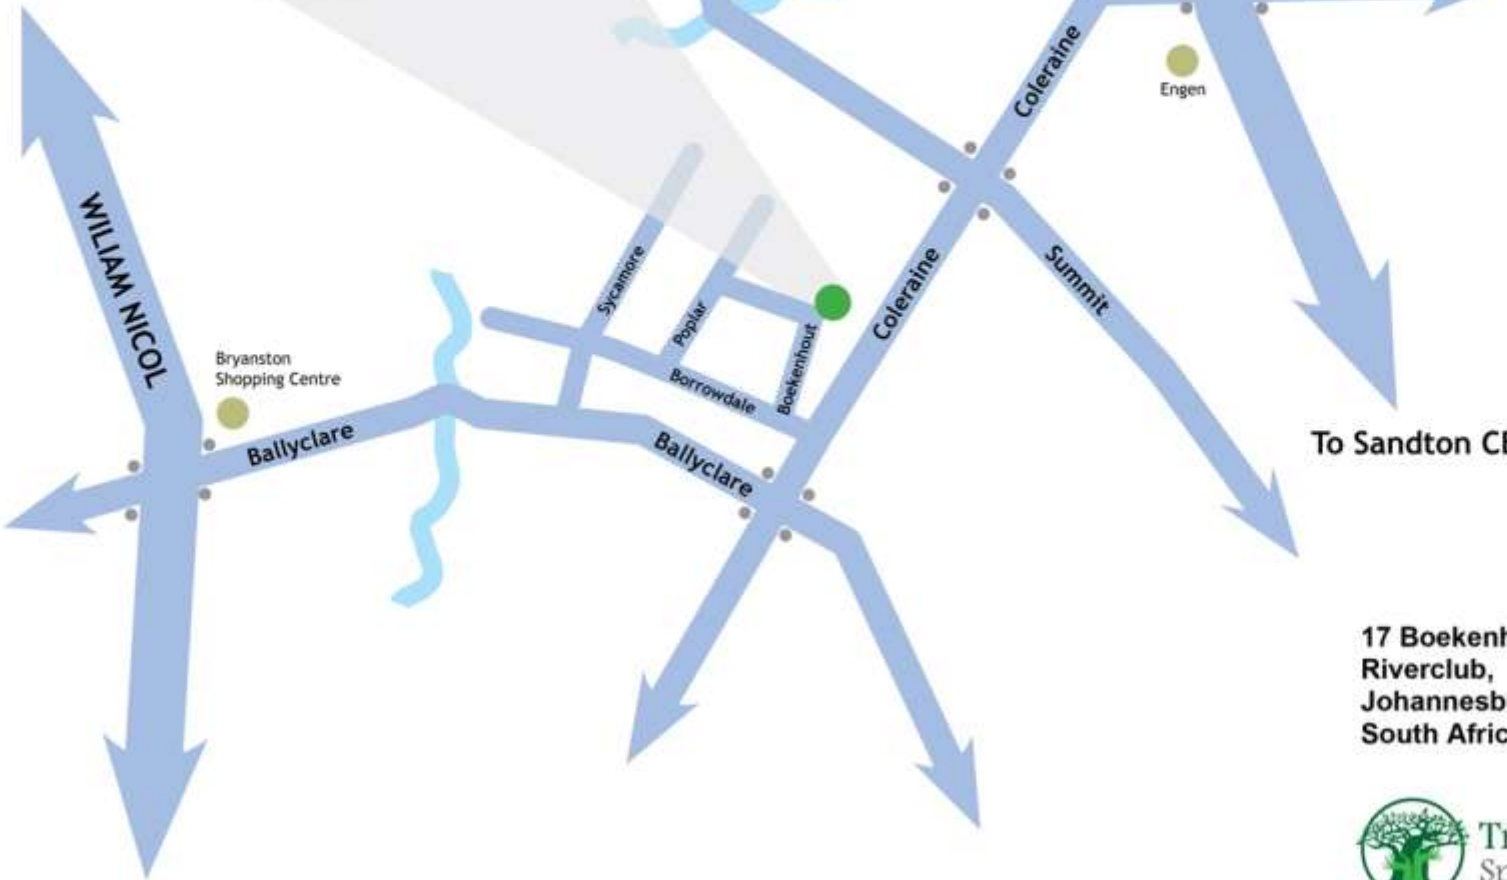

To N1 Highway

To N1 Highway

To Sandton CBD

To Sandton CBD

17 Boekenhout Rd,  
Riverclub,  
Johannesburg,  
South Africa

True Nature  
Specialised BodyTalk

S26 04.330 E28 02.808